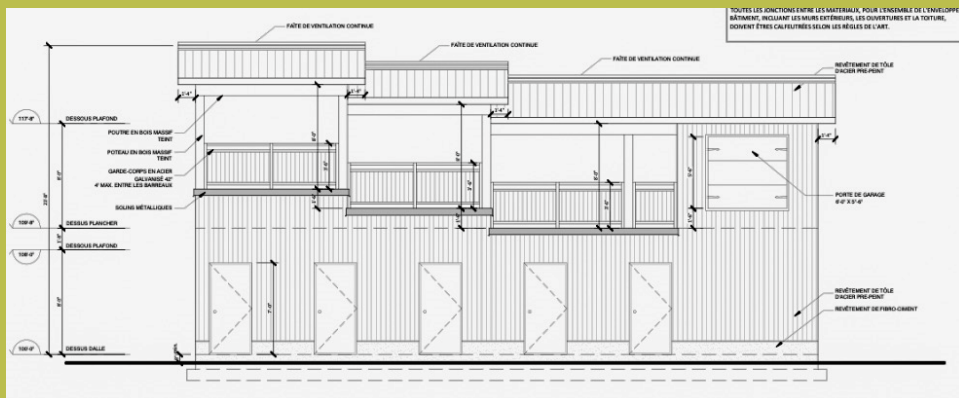

Of course, construction inevitably means construction sites! As always, we will do our utmost to keep construction work as unobtrusive as possible; however, please excuse us for any inconvenience you might experience as a result of these efforts.

Adresse :
882, chemin Quest
Hemmingford (Québec) J0L 1H0
450 247-2882 | 1 888 747-2882 (sans frais)
info@roueduroy.com

Se désinscrire Préférences
Copyright © 2015 *LIST:COMPANY*, Tous droits réservés.