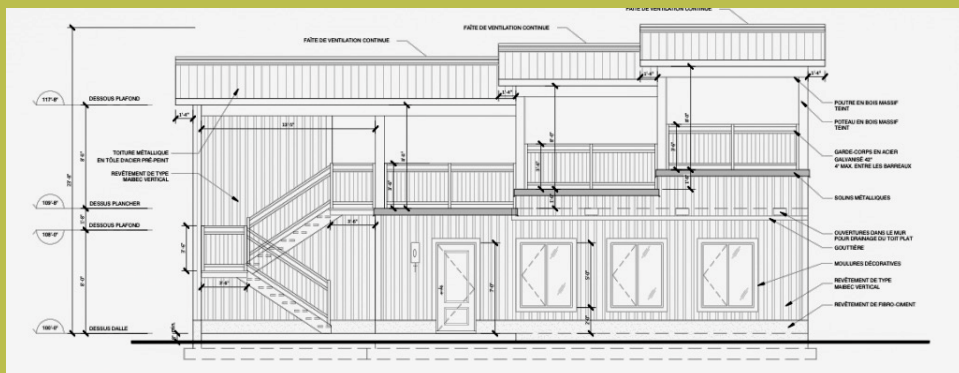

Of course, construction inevitably means construction sites! As always, we will do our utmost to keep construction work as unobtrusive as possible; however, please excuse us for any inconvenience you might experience as a result of these efforts.

Adresse :
882, chemin Quest
Hemmingford (Québec) J0L 1H0
450 247-2882 | 1 888 747-2882 (sans frais)
info@roueduroy.com

Se désinscrire Préférences
Copyright © 2015 *LIST:COMPANY*, Tous droits réservés.